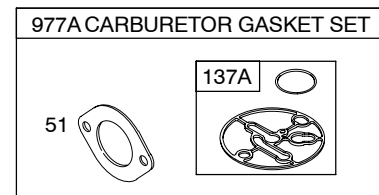

Illustrations cover a range of engines. Parts shown without corresponding text may not be used on your specific engine.